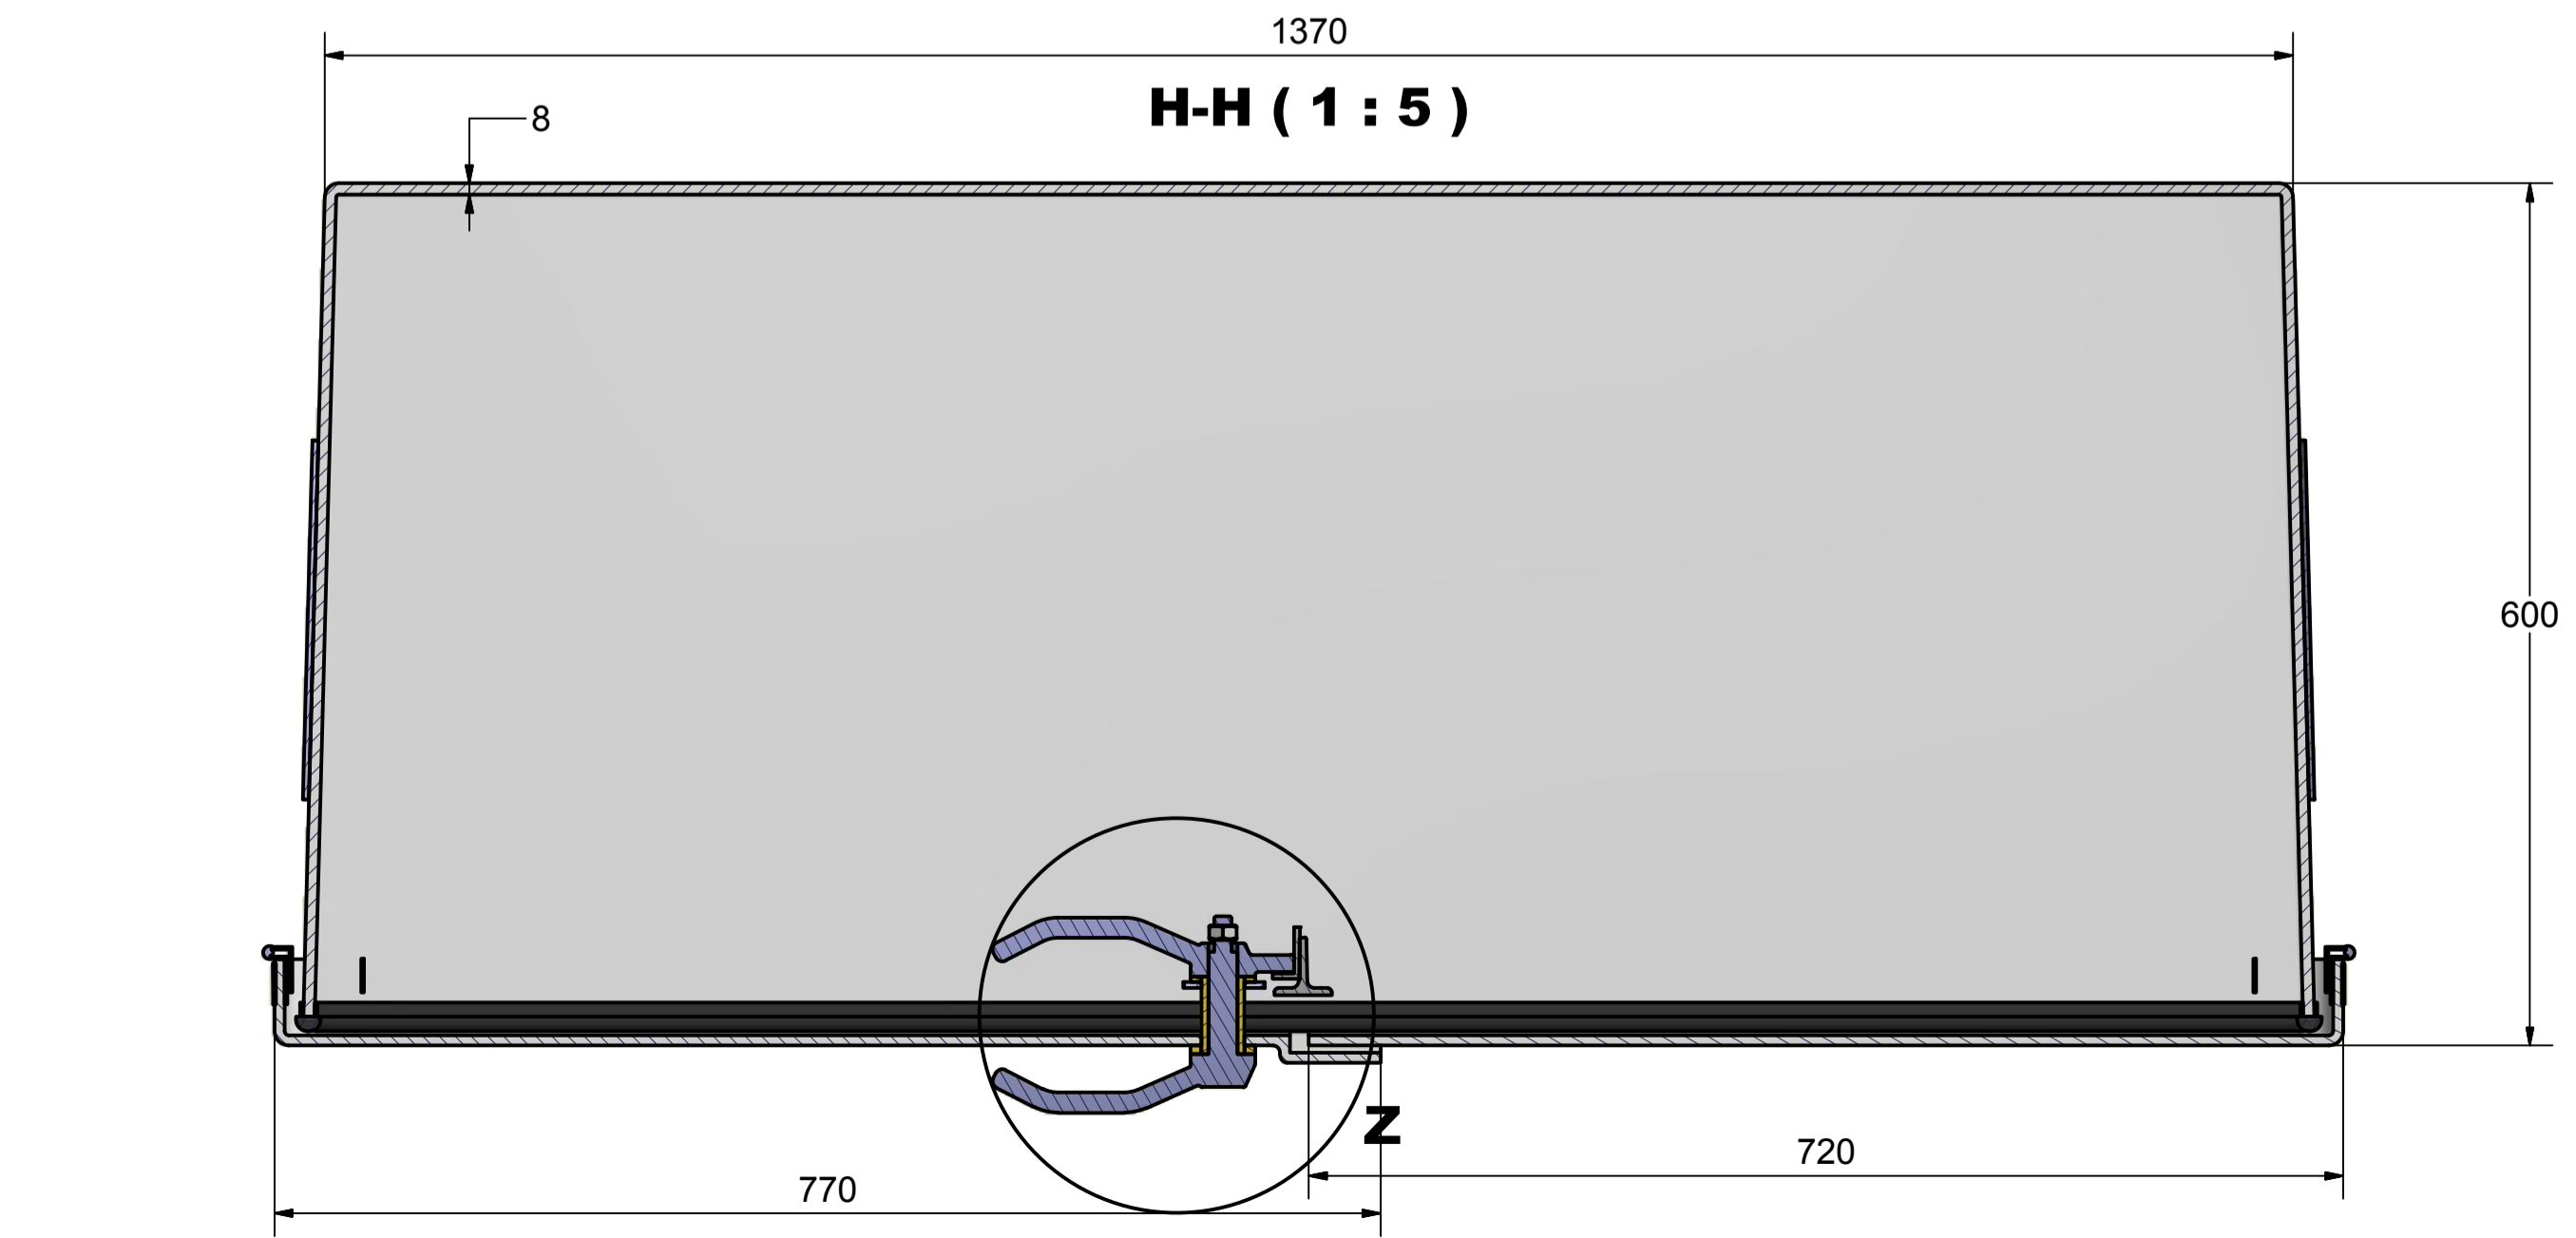

**Z (1:2)**

colour outside white RAL 9010  
colour inside grey RAL 7035

**This drawing is the property of Kunststofftechnik Julitz GmbH which reserves all rights**

Tolerances DIN 7168 gr.	Scale	Date	Drawn	Checked	Project:
					Designation:
					<b>Life Jacket Locker 1500 x 1400</b>
					Drawing No.
					<b>62/53</b>
Alteration	Date	Name			