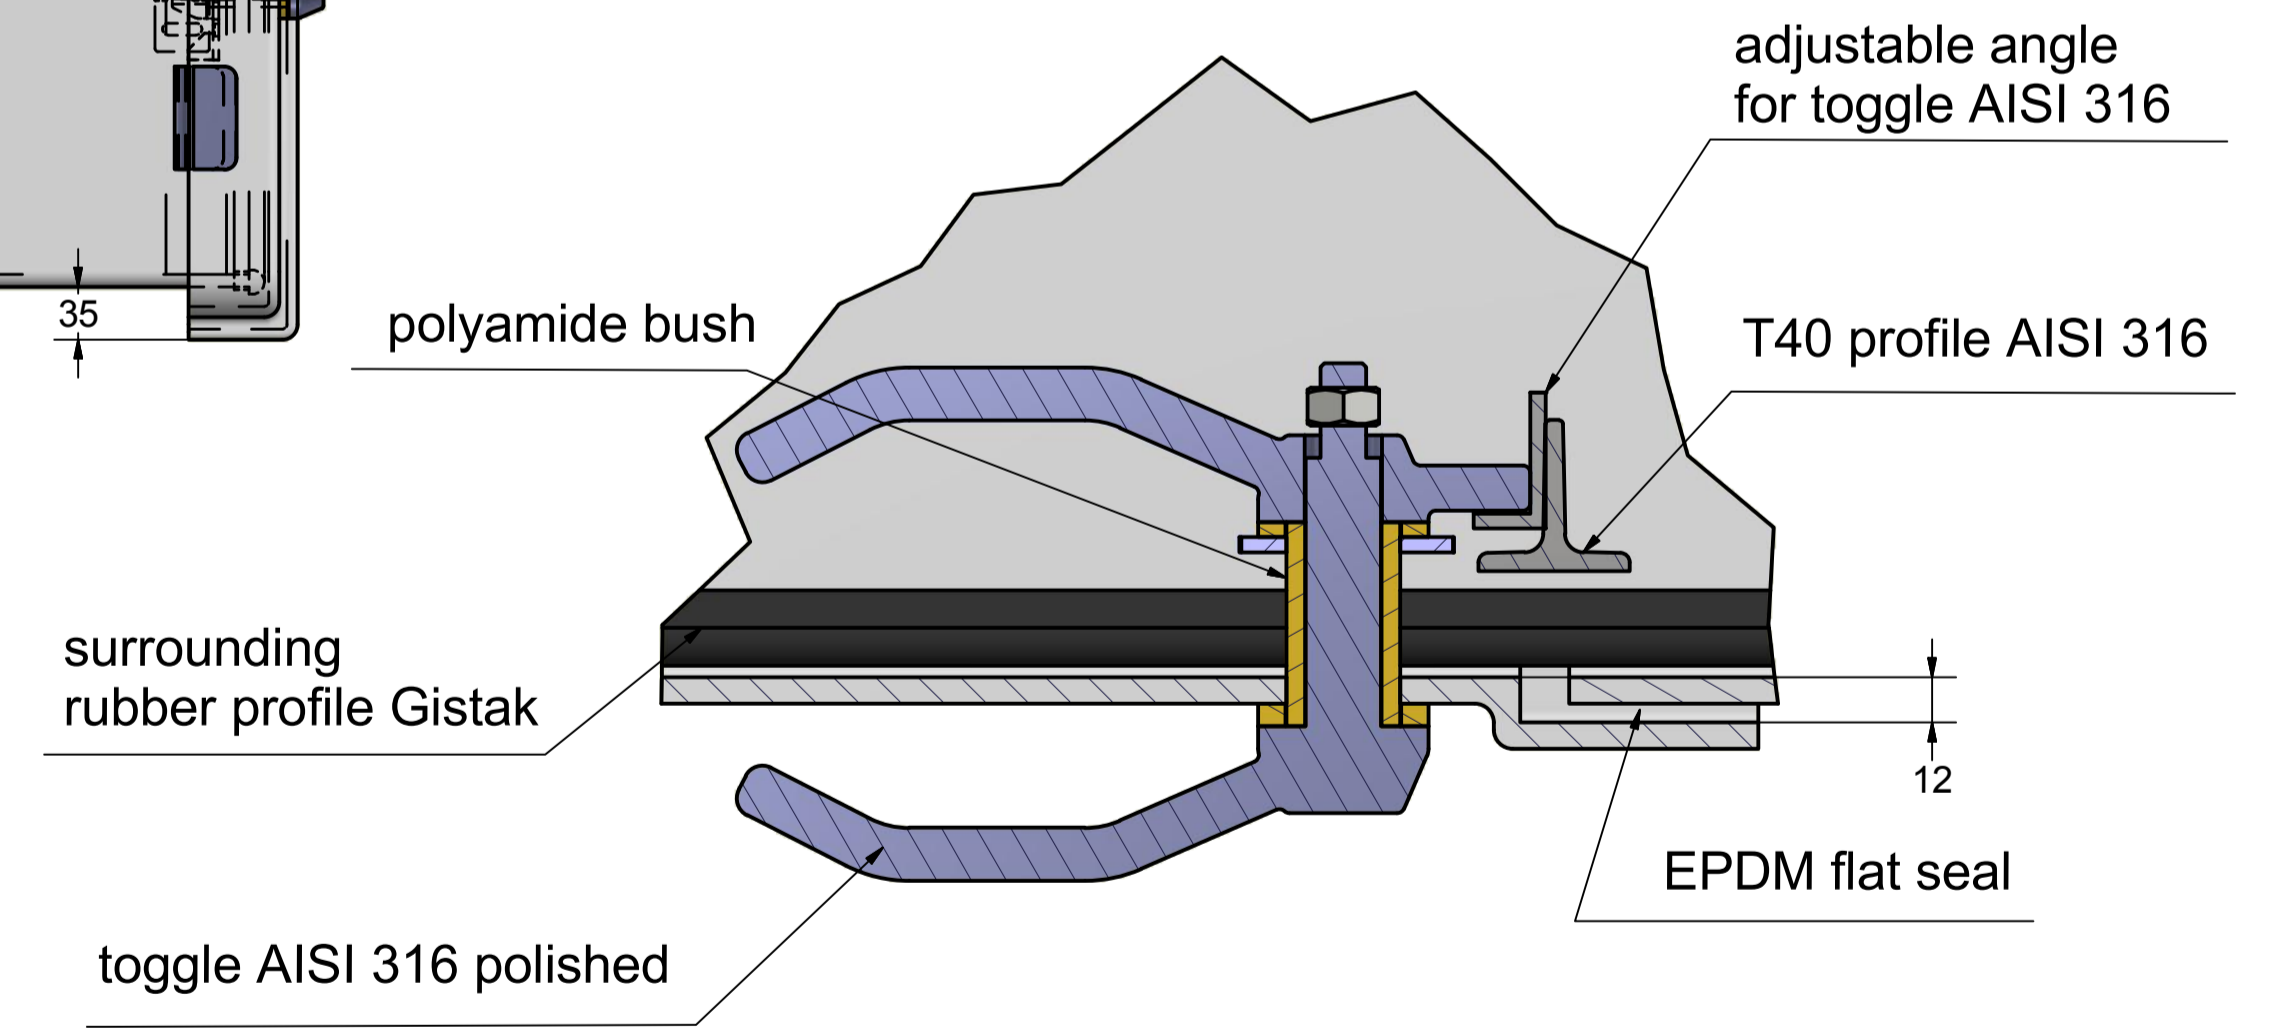

**Z (1:2)**

colour outside white RAL 9010  
colour inside grey RAL 7035

**This drawing is the property of Kunststofftechnik Julitz GmbH which reserves all rights**

Tolerances DIN 7168 gr.	Scale	Date	Drawn	Checked	Project:
					Designation:
					<b>Life Jacket Locker 1500 x 1400</b>
					Drawing No.
					<b>62/53</b>
Alteration	Date	Name			